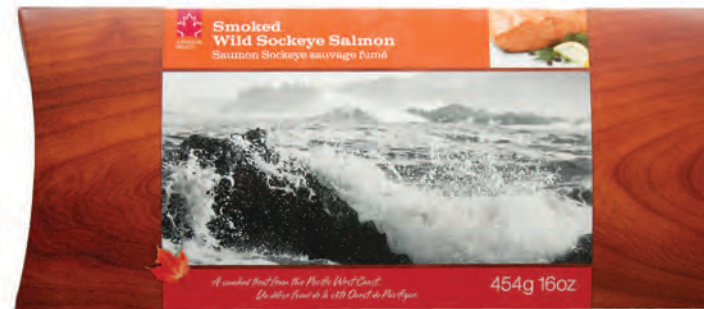

Smoked Wild Sockeye, Maple and Pink
Salmon 4oz, 8oz and 16oz Sleeves