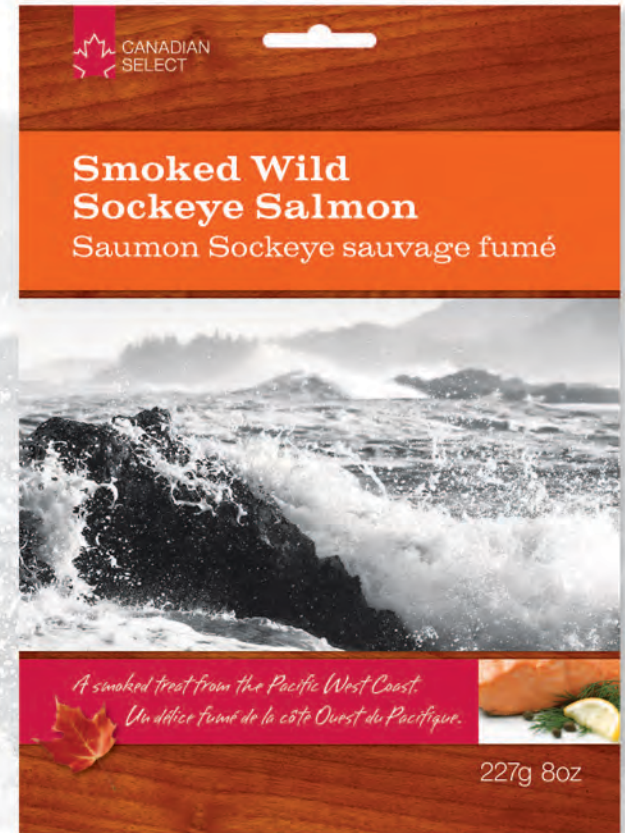

CANADIAN
SELECT

Wild Smoked Salmon — a classic Canadian delicacy

A smoked treat from the Pacific West Coast!

From the beautiful, rugged Pacific West Coast comes the best wild salmon in the world. Natural wood smoked and lightly seasoned.

Packaging
that celebrates
Canada!

Shrimp,
Lobster, and
Sockeye
Salmon Pâté
Gift Packs

Smoked Wild Sockeye, Maple and Pink
Salmon 4oz, 8oz and 16oz Sleeves

CANADIAN SELECT
ENTERPRISES LTD.

#371-1917 West 4th Ave,
Vancouver, BC V6J 1M7
Tel 604.909.0088
Toll Free Fax 1.855.286.8585
www.CanadianSelect.com