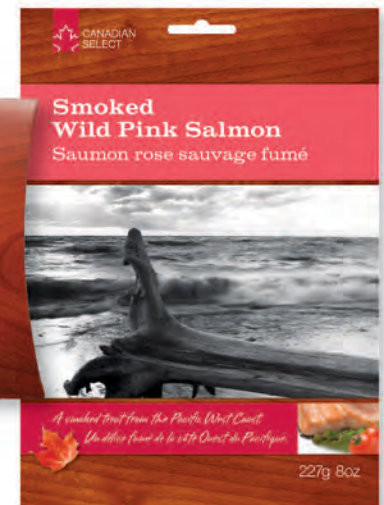

CANADIAN
SELECT

Wild Smoked Salmon — a classic Canadian delicacy

A smoked treat from the Pacific West Coast!

From the beautiful, rugged Pacific West Coast comes the best wild salmon in the world. Natural wood smoked and lightly seasoned.

Packaging
that celebrates
Canada!

Shrimp,
Lobster, and
Sockeye
Salmon Pâté
Gift Packs

Smoked Wild Sockeye, Maple and Pink
Salmon 4oz, 8oz and 16oz Sleeves

CANADIAN SELECT
ENTERPRISES LTD.

#371-1917 West 4th Ave,
Vancouver, BC V6J 1M7
Tel 604.909.0088
Toll Free Fax 1.855.286.8585
www.CanadianSelect.com