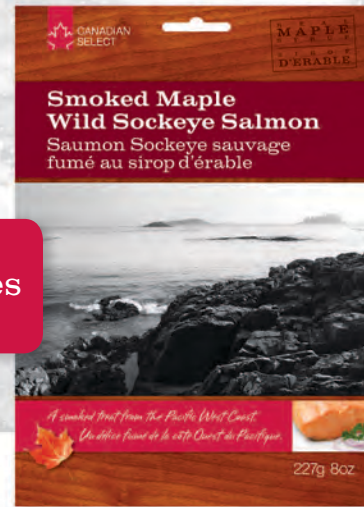

CANADIAN
SELECT

Wild Smoked Salmon — a classic Canadian delicacy

A smoked treat from the Pacific West Coast!

From the beautiful, rugged Pacific West Coast comes the best wild salmon in the world. Natural wood smoked and lightly seasoned.

Packaging
that celebrates
Canada!

Shrimp,
Lobster, and
Sockeye
Salmon Pâté
Gift Packs

Smoked Wild Sockeye, Maple and Pink
Salmon 4oz, 8oz and 16oz Sleeves

CANADIAN SELECT
ENTERPRISES LTD.

#371-1917 West 4th Ave,
Vancouver, BC V6J 1M7
Tel 604.909.0088
Toll Free Fax 1.855.286.8585
www.CanadianSelect.com